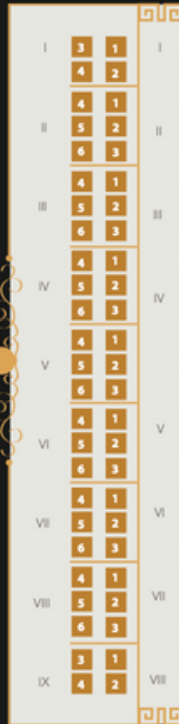

ORCHESTRA

LEFT

RIGHT

LEFT BOX
BALCONY

RIGHT BOX
BALCONY

LEFT BOX

RIGHT BOX

LEFT

RIGHT

MAIN BALCONY

SEAT CATEGORIES

- Gold 1790 Kč
- VIP 1350 Kč
- A 1150 Kč
- B 1000 Kč
- C 800 Kč
- Basic 550 Kč

THE MUNICIPAL HOUSE
Smetana Hall