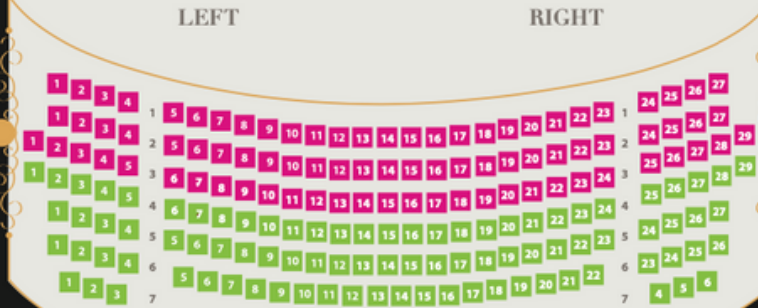

ORCHESTRA

LEFT

RIGHT

LEFT BOX
BALCONY

RIGHT BOX
BALCONY

LEFT BOX

RIGHT BOX

LEFT

RIGHT

MAIN BALCONY

SEAT CATEGORIES

- Gold 1790 Kč
- VIP 1350 Kč
- A 1150 Kč
- B 1000 Kč
- C 800 Kč
- Basic 550 Kč

THE MUNICIPAL HOUSE
Smetana Hall