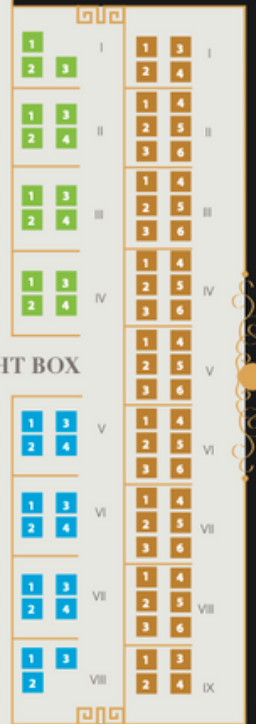

ORCHESTRA

LEFT

RIGHT

LEFT BOX
BALCONY

RIGHT BOX
BALCONY

LEFT BOX

RIGHT BOX

LEFT

RIGHT

MAIN BALCONY

SEAT CATEGORIES

- Gold 1790 Kč
- VIP 1350 Kč
- A 1150 Kč
- B 1000 Kč
- C 800 Kč
- Basic 550 Kč

THE MUNICIPAL HOUSE
Smetana Hall