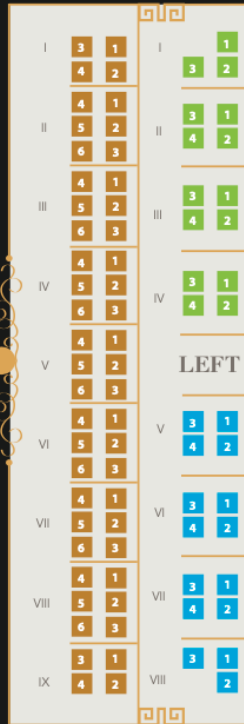

# ORCHESTRA

LEFT

RIGHT

LEFT BOX  
BALCONY

RIGHT BOX  
BALCONY

LEFT BOX

RIGHT BOX

LEFT

RIGHT

MAIN BALCONY

## SEAT CATEGORIES

- Gold 1790 Kč
- VIP 1350 Kč
- A 1150 Kč
- B 1000 Kč
- C 800 Kč
- Basic 600 Kč

THE MUNICIPAL HOUSE  
Smetana Hall