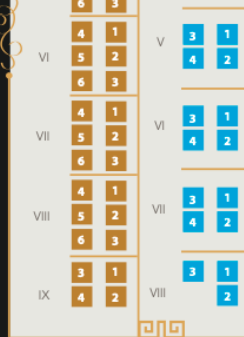

# ORCHESTRA

LEFT

RIGHT

LEFT BOX  
BALCONY

RIGHT BOX  
BALCONY

LEFT BOX

RIGHT BOX

LEFT

RIGHT

MAIN BALCONY

## SEAT CATEGORIES

- Gold 1790 Kč
- VIP 1350 Kč
- A 1150 Kč
- B 1000 Kč
- C 800 Kč
- Basic 600 Kč

THE MUNICIPAL HOUSE  
Smetana Hall