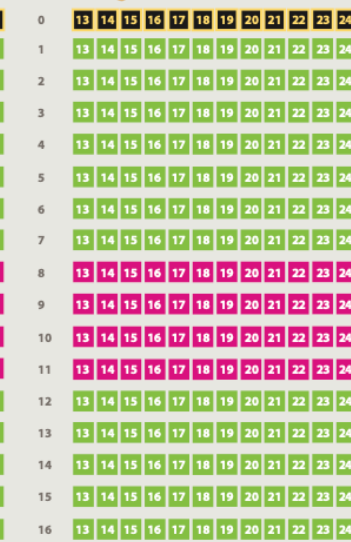

# ORCHESTRA

LEFT

RIGHT

LEFT BOX  
BALCONY

RIGHT BOX  
BALCONY

LEFT BOX

RIGHT BOX

LEFT

RIGHT

MAIN BALCONY

## SEAT CATEGORIES

- Gold 1790 Kč
- VIP 1350 Kč
- A 1150 Kč
- B 1000 Kč
- C 800 Kč
- Basic 600 Kč

THE MUNICIPAL HOUSE  
Smetana Hall