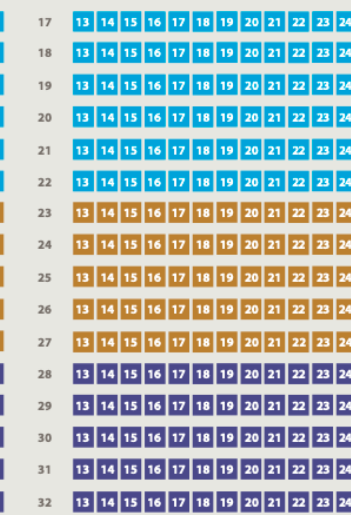

# ORCHESTRA

LEFT

RIGHT

LEFT BOX  
BALCONY

RIGHT BOX  
BALCONY

LEFT BOX

RIGHT BOX

LEFT

RIGHT

MAIN BALCONY

## SEAT CATEGORIES

- Gold 1790 Kč
- VIP 1350 Kč
- A 1150 Kč
- B 1000 Kč
- C 800 Kč
- Basic 600 Kč

THE MUNICIPAL HOUSE  
Smetana Hall