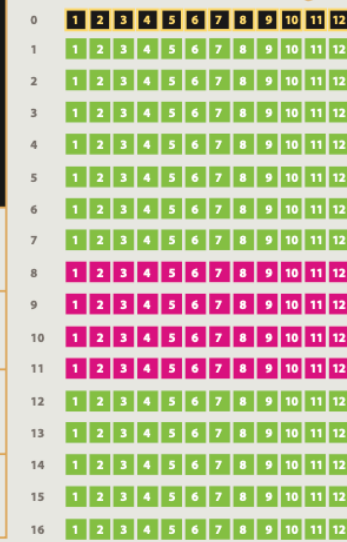

# ORCHESTRA

LEFT

RIGHT

LEFT BOX  
BALCONY

RIGHT BOX  
BALCONY

LEFT BOX

RIGHT BOX

LEFT

RIGHT

MAIN BALCONY

## SEAT CATEGORIES

- Gold 1790 Kč
- VIP 1350 Kč
- A 1150 Kč
- B 1000 Kč
- C 800 Kč
- Basic 600 Kč

THE MUNICIPAL HOUSE  
Smetana Hall