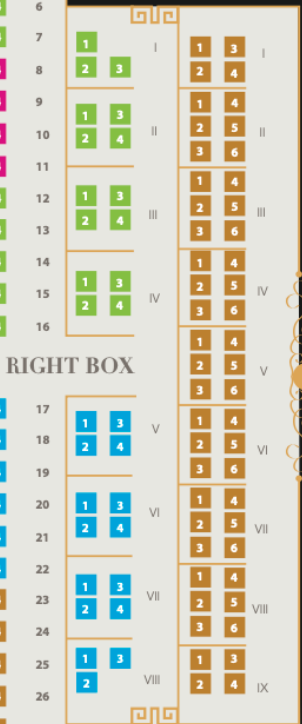

# ORCHESTRA

LEFT

RIGHT

LEFT BOX  
BALCONY

RIGHT BOX  
BALCONY

LEFT BOX

RIGHT BOX

LEFT

RIGHT

MAIN BALCONY

## SEAT CATEGORIES

- Gold 1790 Kč
- VIP 1350 Kč
- A 1150 Kč
- B 1000 Kč
- C 800 Kč
- Basic 600 Kč

THE MUNICIPAL HOUSE  
Smetana Hall