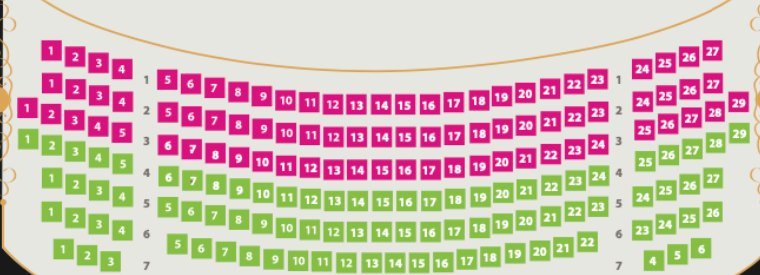

# ORCHESTRA

LEFT

RIGHT

LEFT BOX  
BALCONY

RIGHT BOX  
BALCONY

LEFT BOX

RIGHT BOX

LEFT

RIGHT

MAIN BALCONY

## SEAT CATEGORIES

- Gold 1790 Kč
- VIP 1350 Kč
- A 1150 Kč
- B 1000 Kč
- C 800 Kč
- Basic 600 Kč

THE MUNICIPAL HOUSE  
Smetana Hall