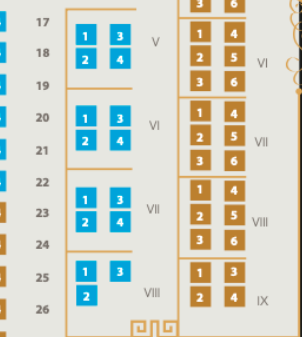

# ORCHESTRA

LEFT

RIGHT

LEFT BOX  
BALCONY

RIGHT BOX  
BALCONY

LEFT BOX

RIGHT BOX

LEFT

RIGHT

MAIN BALCONY

## SEAT CATEGORIES

- Gold 1790 Kč
- VIP 1350 Kč
- A 1150 Kč
- B 1000 Kč
- C 800 Kč
- Basic 600 Kč

THE MUNICIPAL HOUSE  
Smetana Hall