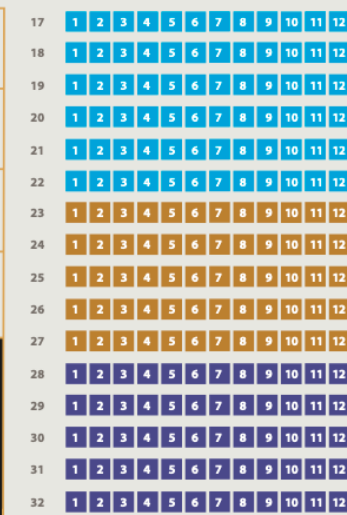

# ORCHESTRA

LEFT

RIGHT

LEFT BOX  
BALCONY

RIGHT BOX  
BALCONY

LEFT BOX

RIGHT BOX

LEFT

RIGHT

MAIN BALCONY

## SEAT CATEGORIES

- Gold 1790 Kč
- VIP 1350 Kč
- A 1150 Kč
- B 1000 Kč
- C 800 Kč
- Basic 600 Kč

THE MUNICIPAL HOUSE  
Smetana Hall